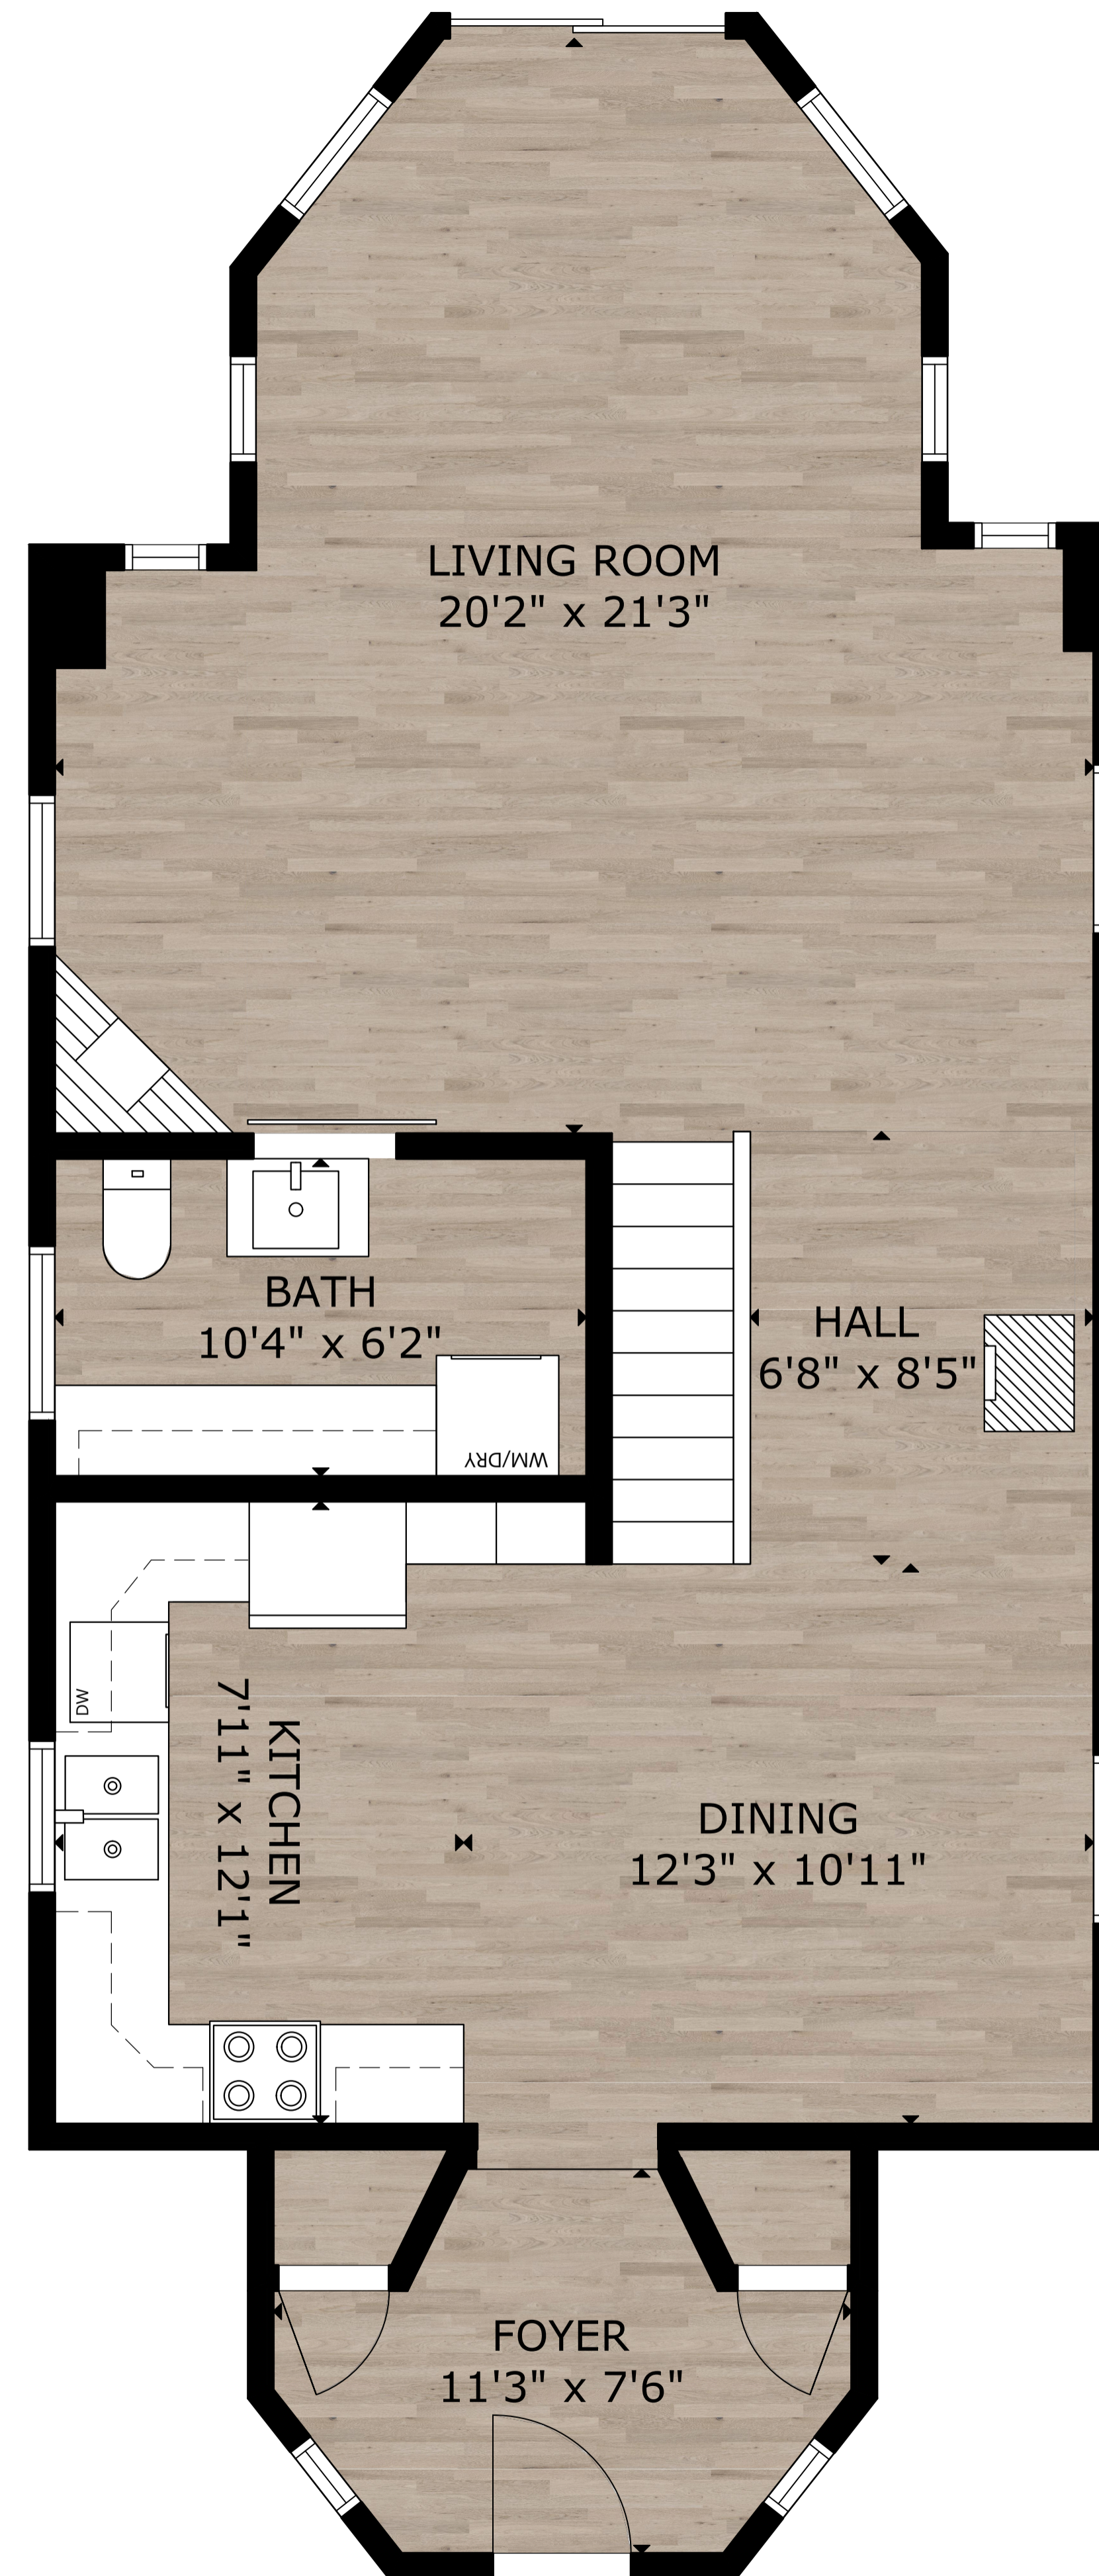

FIRST FLOOR

SECOND FLOOR

THIRD FLOOR

GROSS INTERNAL AREA
TOTAL: 2,391 sq ft

FIRST FLOOR: 762 sq ft, SECOND FLOOR: 815 sq ft, THIRD FLOOR: 814 sq ft
SIZE AND DIMENSIONS ARE APPROXIMATE, ACTUAL MAY VARY