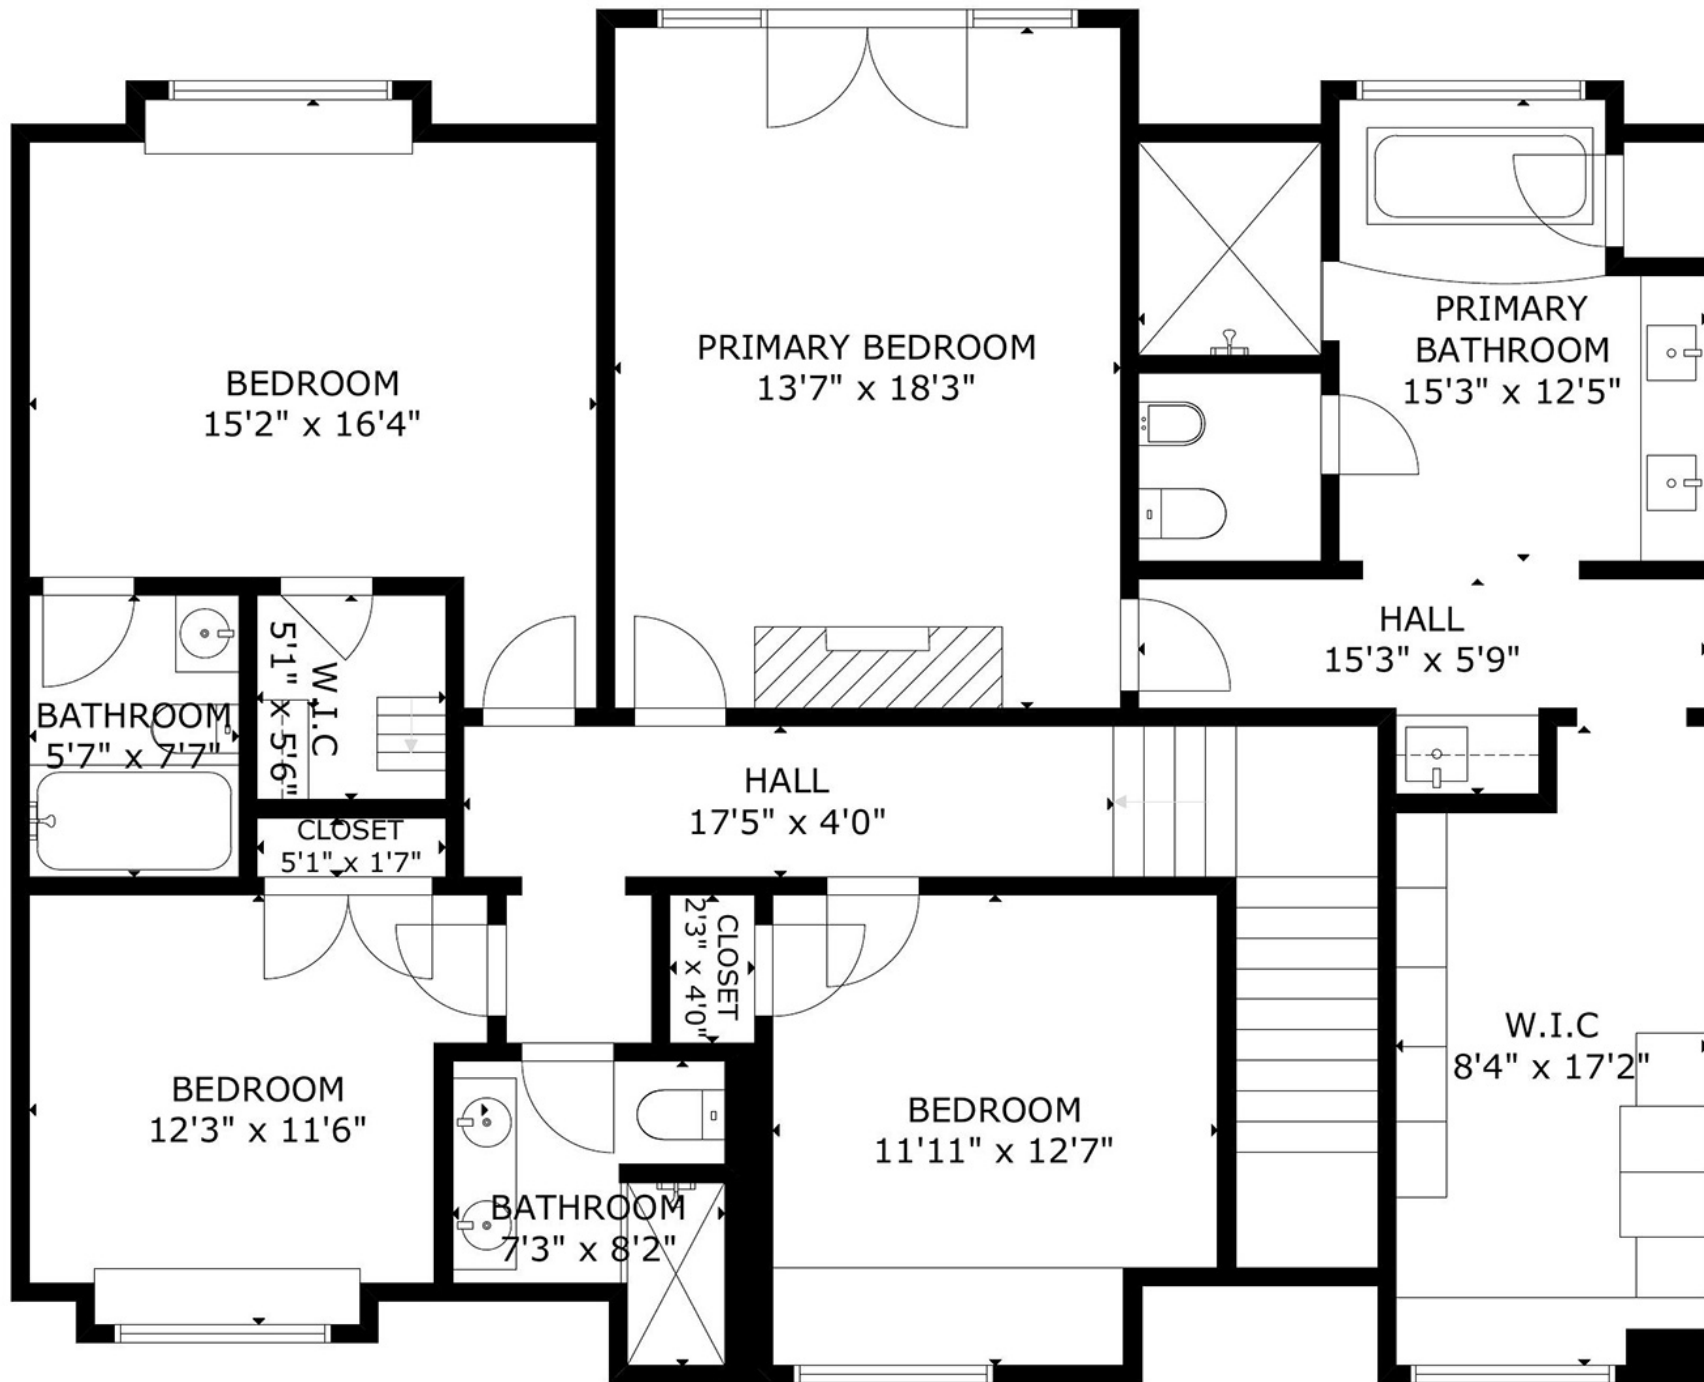

GROSS INTERNAL AREA
TOTAL: 4,580 sq ft

1ST FLOOR: 1,159 sq ft, 2ND FLOOR: 1,945 sq ft, 3RD FLOOR: 1,476 sq ft
EXCLUDED AREAS: DECK: 1,146 sq ft

SIZE AND DIMENSIONS ARE APPROXIMATE, ACTUAL MAY VARY

GROSS INTERNAL AREA
TOTAL: 4,580 sq ft

1ST FLOOR: 1,159 sq ft, 2ND FLOOR: 1,945 sq ft, 3RD FLOOR: 1,476 sq ft
EXCLUDED AREAS: DECK: 1,146 sq ft

SIZE AND DIMENSIONS ARE APPROXIMATE, ACTUAL MAY VARY

GROSS INTERNAL AREA
TOTAL: 4,580 sq ft

1ST FLOOR: 1,159 sq ft, 2ND FLOOR: 1,945 sq ft, 3RD FLOOR: 1,476 sq ft
EXCLUDED AREAS: DECK: 1,146 sq ft

SIZE AND DIMENSIONS ARE APPROXIMATE, ACTUAL MAY VARY