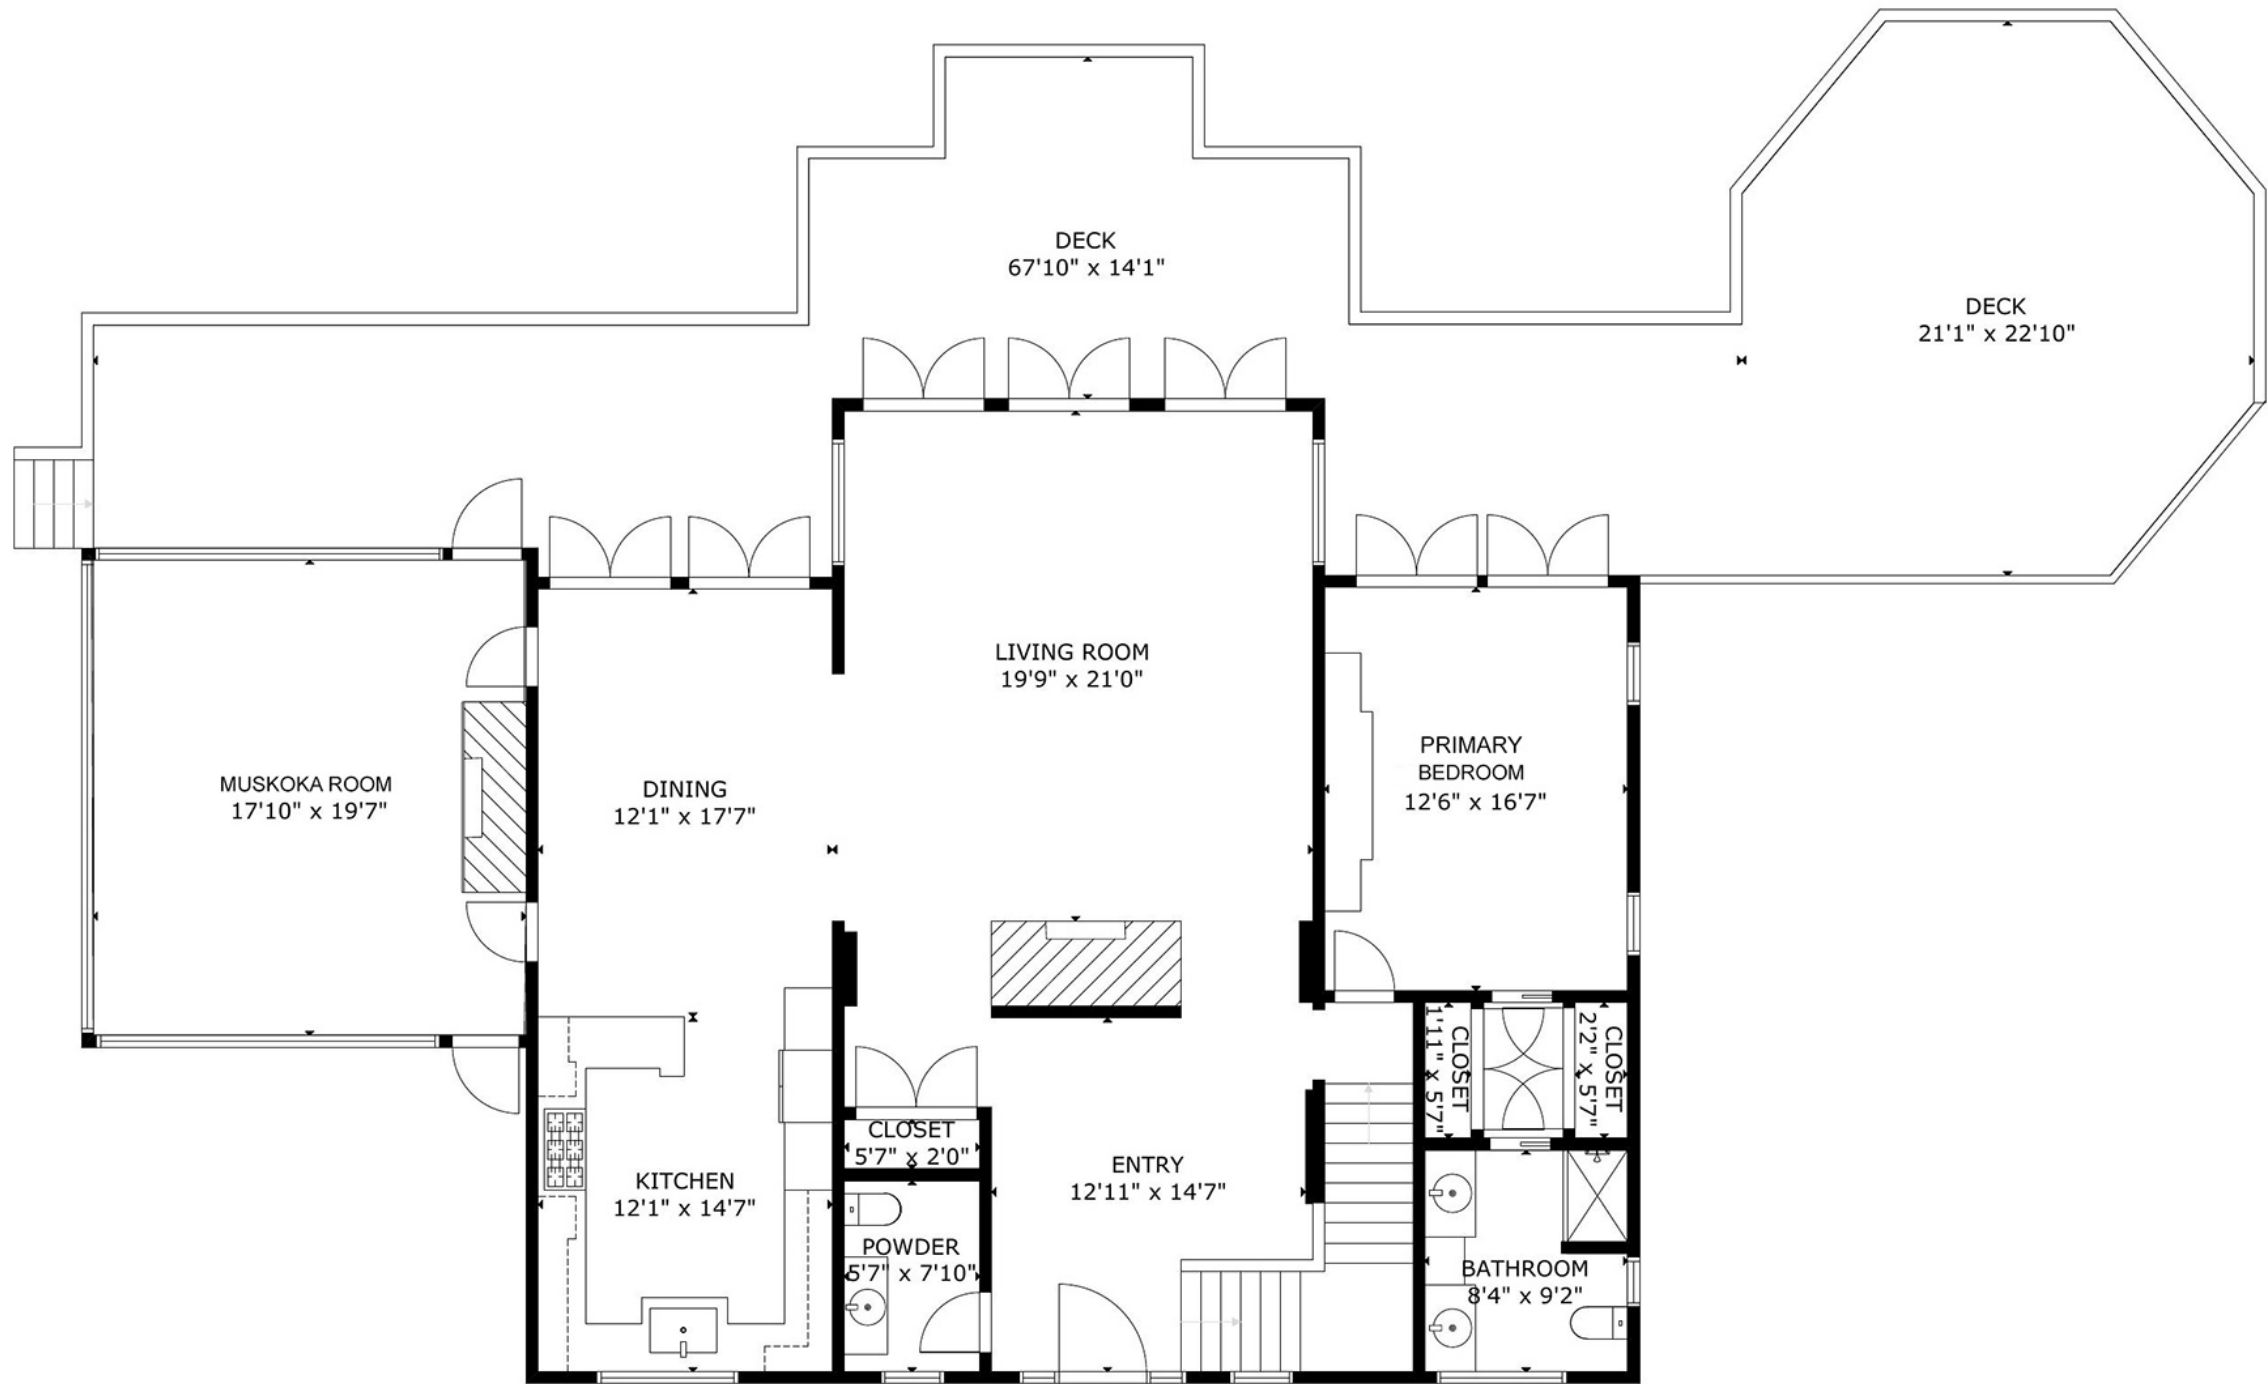

GROSS INTERNAL AREA
TOTAL: 4,580 sq ft

1ST FLOOR: 1,159 sq ft, 2ND FLOOR: 1,945 sq ft, 3RD FLOOR: 1,476 sq ft
EXCLUDED AREAS: DECK: 1,146 sq ft

SIZE AND DIMENSIONS ARE APPROXIMATE, ACTUAL MAY VARY

GROSS INTERNAL AREA
TOTAL: 4,580 sq ft

1ST FLOOR: 1,159 sq ft, 2ND FLOOR: 1,945 sq ft, 3RD FLOOR: 1,476 sq ft
EXCLUDED AREAS: DECK: 1,146 sq ft

SIZE AND DIMENSIONS ARE APPROXIMATE, ACTUAL MAY VARY

GROSS INTERNAL AREA
TOTAL: 4,580 sq ft

1ST FLOOR: 1,159 sq ft, 2ND FLOOR: 1,945 sq ft, 3RD FLOOR: 1,476 sq ft
EXCLUDED AREAS: DECK: 1,146 sq ft

SIZE AND DIMENSIONS ARE APPROXIMATE, ACTUAL MAY VARY